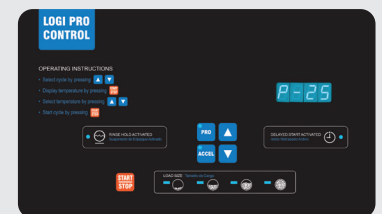

AQUAFALL™ SYSTEM

AQUAMIXER™ SYSTEM

LOGI PRO CONTROL

Every dry cleaning/fabricare operation is unique, with a distinctive set of production, quality and efficiency goals. Uniquely, Poseidon Wet Cleaning machines deliver the flexibility and programmability to meet any wet cleaning need. The Poseidon team works closely with facilities to properly size and install equipment.