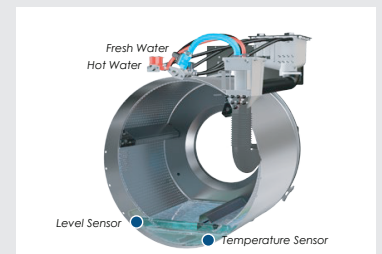

AQUAMIXER™ SYSTEM